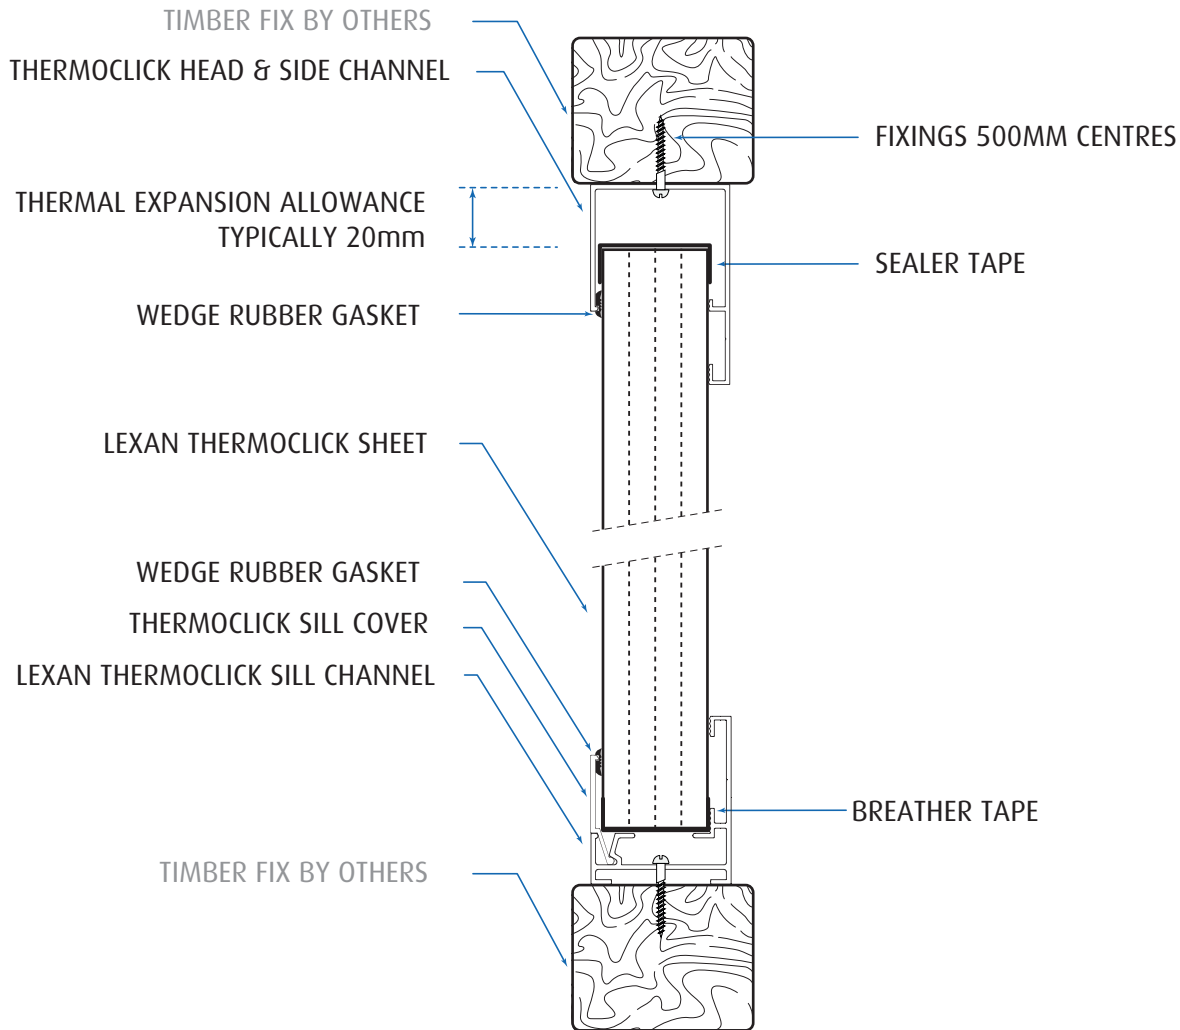

OUTSIDE OR
EXTERNAL FACE

Typical glazing Detail – 1 Thermoclick Profile

March 2015

DRAWN - MM

© Ampelite 2015