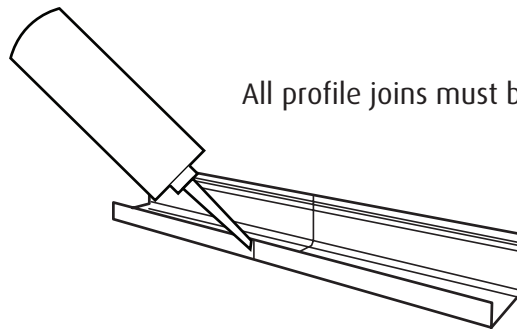

Accessories

THERMOCLICK CHANNEL JOINER PLATE -
Connected with riverts or small screws

THERMOCLICK SILL CHANNEL

All profile joins must be sealed with silicone

THERMOCLICK HEAD AND SIDE CHANNEL