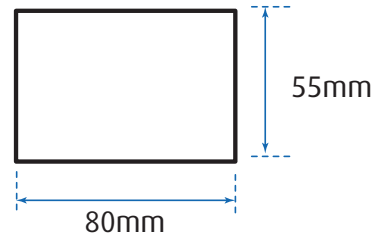

Accessories

THERMOCLICK CHANNEL JOINER PLATE -
Connected with riverts or small screws

THERMOCLICK SILL CHANNEL

All profile joins must be sealed with silicone

THERMOCLICK HEAD AND SIDE CHANNEL