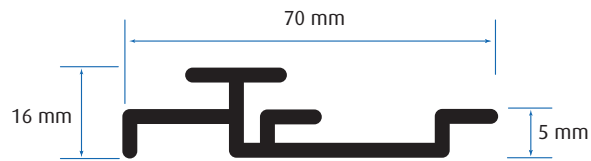

## Accessories

Thermoclick - Sealer Tape

Thermoclick - Breather Tape

Thermoclick - Face Fix Key Bracket

The Thermoclick fix key bracket must be fixed with at least two screws to the purlin.

The Thermoclick fix key bracket must be positioned on the purlin and be pushed against the panel and located in the groove.