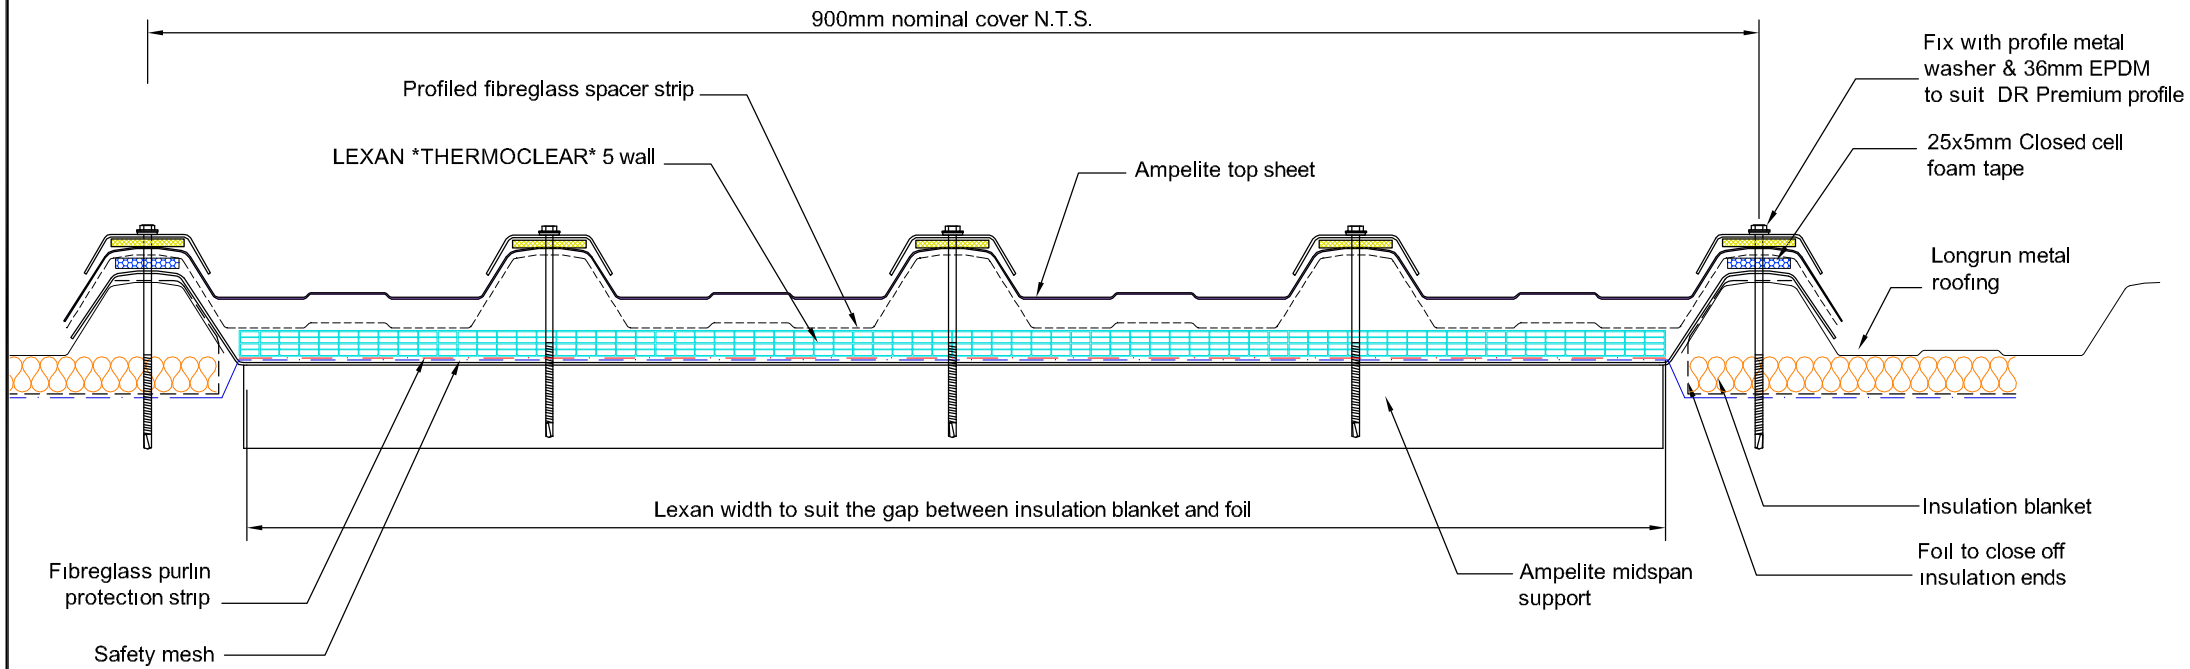

DUALROOF

DATE: 12.03.13, SCALE 1:3

Ampelite Dualroof Premium (5 Rib) - 5 Wall Lexan