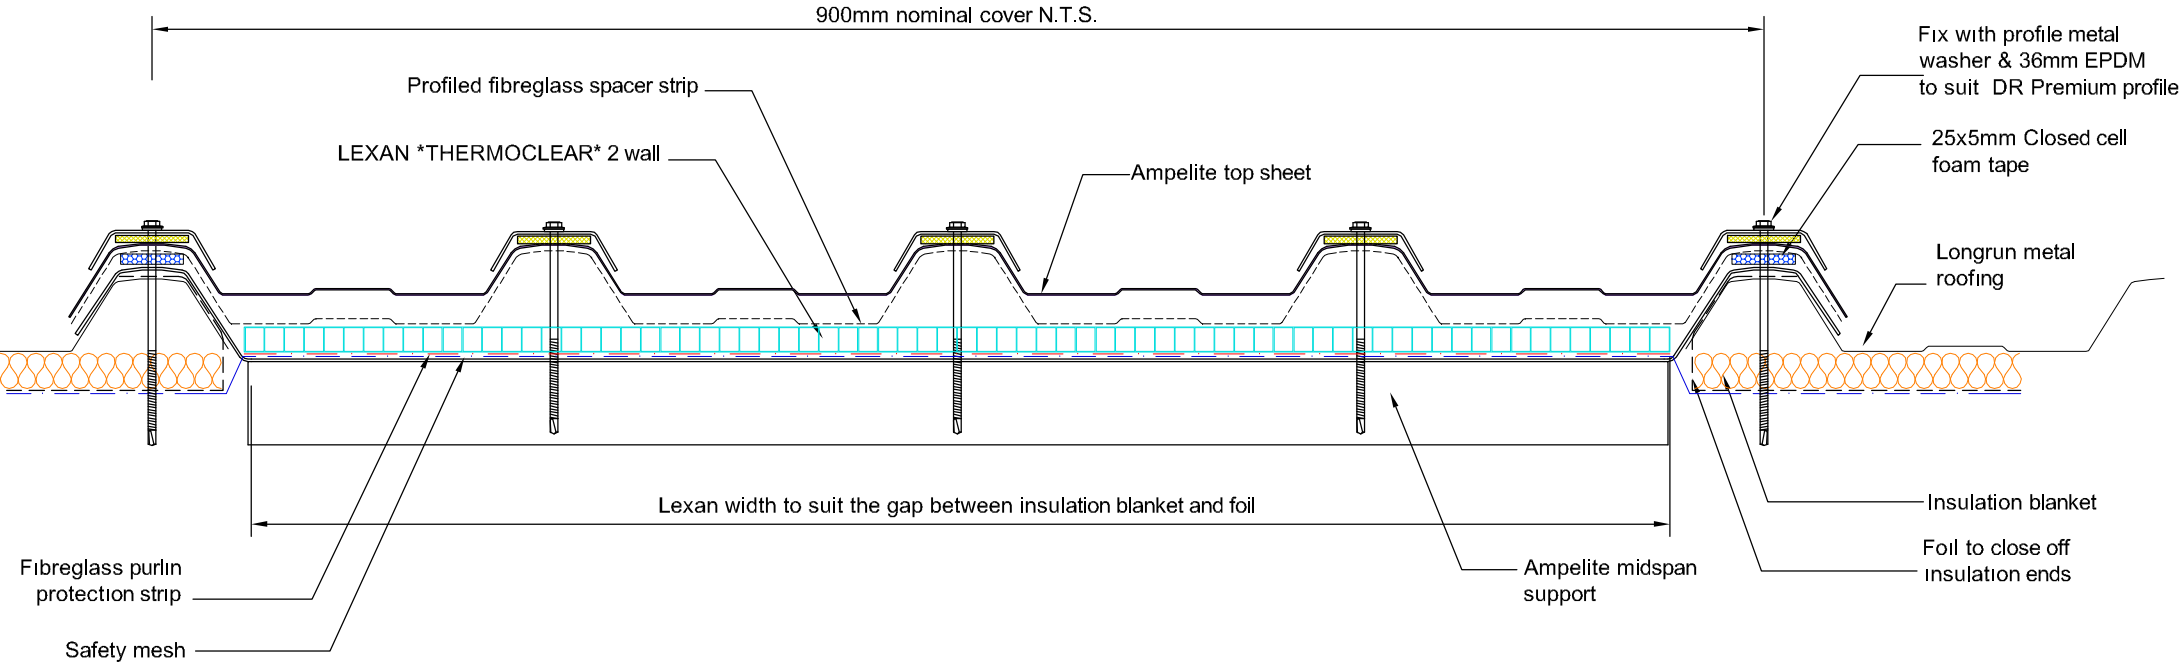

DUALROOF

DATE: 12.03.13, SCALE 1:3

Ampelite Dualroof Premium (5 Rib) - 2 Wall Lexan